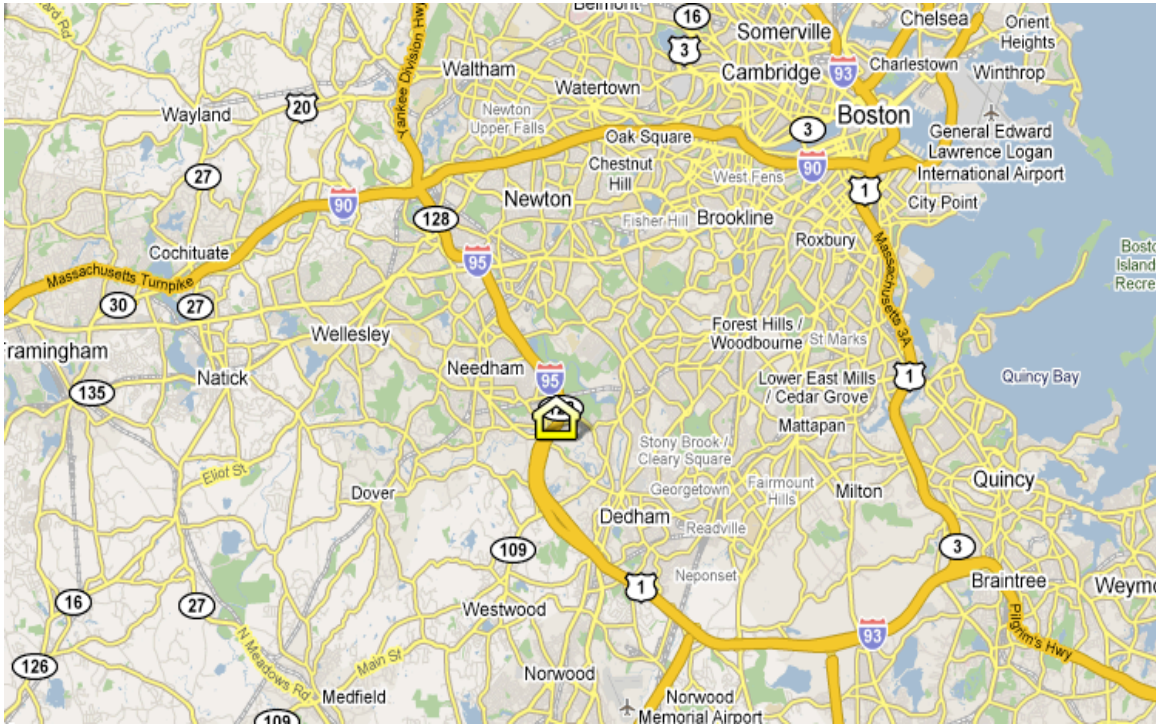

Directions to Rashi on the Charles

If using a navigational device, please enter this address: 45 West St., Dedham, MA.

From 95/128 Northbound and Southbound:

From Rte. 95/128, take exit 17 (Rte. 135). At the end of the exit ramp: If traveling North, take a left onto West Street, heading into Dedham Center. If traveling South, take a right onto West Street heading into Dedham Center. Follow West Street for approximately 20 yards. Turn left at the traffic light/first driveway.

From The Mass Pike:

Take Massachusetts Turnpike to exit 15 (Rte. 95/128 South). Take 95/128 South to exit 17 (Rte. 135). See directions above.

From VFW Parkway/Route 109 Outbound:

Heading outbound from the city, take the VFW Parkway to Rte. 109/Spring Street. Turn right onto Rte. 109/Spring Street. Continue to follow MA-109 for 1.5 miles. Turn right onto Common Street and continue for approximately 1 mile. Continue straight on Common Street where the street veers left and becomes West Street. Continue on West Street for approximately 10 yards. Our driveway is on the right side at the traffic light.

Many alternate routes using side streets are also available.